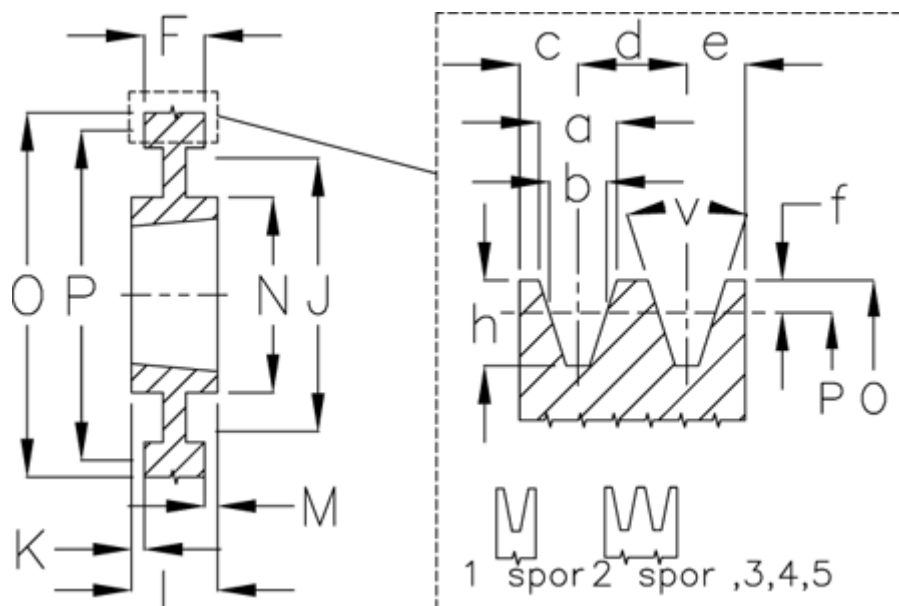

Article number: 604110021202

Description: V-belt pulley SPA 212/2 TL2517

Measures

a	= 12.7	F	= 35	Number of ribs	= 2
b	= 11.0	For bush	= 2517	O	= 217.5
Bush ζ max	= 60	h	= 13.8	P	= 212
c	= 10.0	J	= 177	Type	= SPA
d	= 15.0	K	= 5	v	= 38 grader
e	= 10.0	L	= 45		
E	= 18	m	= 5.0		
f	= 2.8	N	= 123		